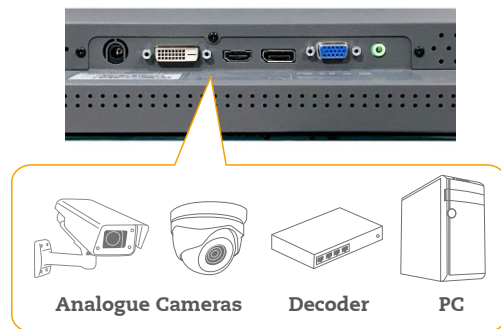

### Enhanced Gamma Selection

Selectable gamma curves visually optimise different kinds of images. The AG Neovo specialised image settings enhance colour, brightness, sharpness and contrast ratio, allowing the RX-Series to improve the light, shadows and colour balance of videos.

### Flexible Integration

The RX-Series is equipped with VGA, DVI, HDMI & DisplayPort 1.2 inputs for analogue and digital signal support respectively. It also has composite (BNC) inputs/ outputs for video looping of surveillance cameras signals and DVRs.