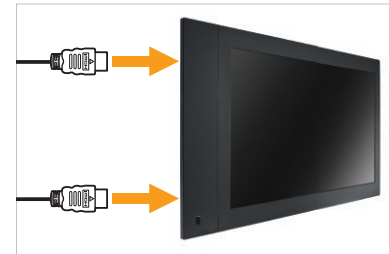

## DS-55

A 55" dual-sided display featuring 23.4mm slim profile and flexible display orientation, designed specifically for professional digital signage applications in diverse indoor surroundings.

---

Featuring Full HD resolution, 700 nits of brightness and a 3000:1 contrast ratio, the DS-55 is capable of delivering crisp images in diverse indoor environments. Dual HDMI connections make it easy for IPC or media player integration and allow displaying individual contents on each screen. With the metal housing and flexible display orientation, the DS-55 is ideal for retail, points of sale, and advertising markets in public environments.

---

- > 55" dual-sided LCD display
- > 23.4mm slim profile
- > FHD 1920 x 1080 resolution
- > MVA panel for wide viewing angle
- > 700 nits of brightness and 3000:1 contrast ratio fulfill diverse indoor applications
- > Dual HDMI connections for connecting media players/ IPCs easily
- > Separately driven display contents on each screen
- > Remote control for controlling display and changing OSD setting easily
- > Flexible display orientation: portrait/ landscape
- > Light weight and mounting holes on display sides for easy installation
- > Durable metal casing

Durable metal casing with 23.4mm slim profile

Dual HDMI connectors for easily connect to media players or IPCs

Flexible orientation: portrait/ landscape

Independent power box