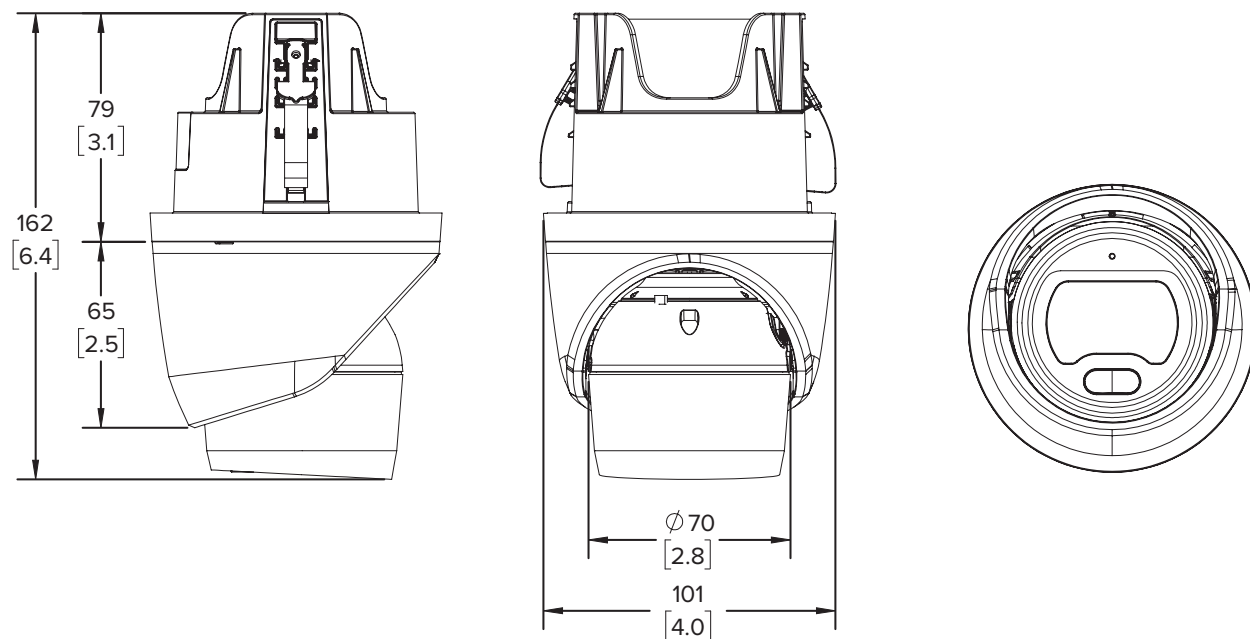

Outline Dimensions

Surface Mount Outdoor Dome Camera

(H5M-DO)

In-Ceiling Dome Camera

(H5M-DO + H5M-MT-DCIL1)

Ordering Information

	MP	WDR	LightCatcher Technology	Lens	IR	IP66	HDSM SmartCodec
2.0C-H5M-DO1-IR	2.0	✓	✓	2.8 mm	✓	✓	✓
5.0C-H5M-DO1-IR	5.0	✓	✓	2.8 mm	✓	✓	✓