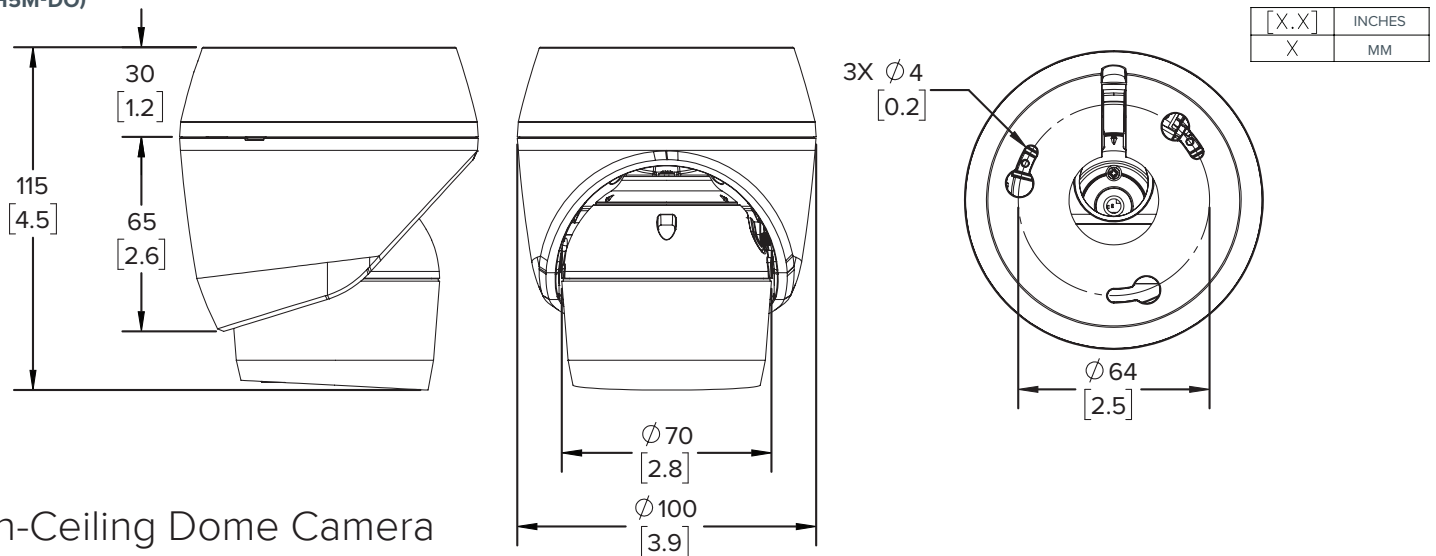

Outline Dimensions

Surface Mount Outdoor Dome Camera

(H5M-DO)

In-Ceiling Dome Camera

(H5M-DO + H5M-MT-DCIL1)